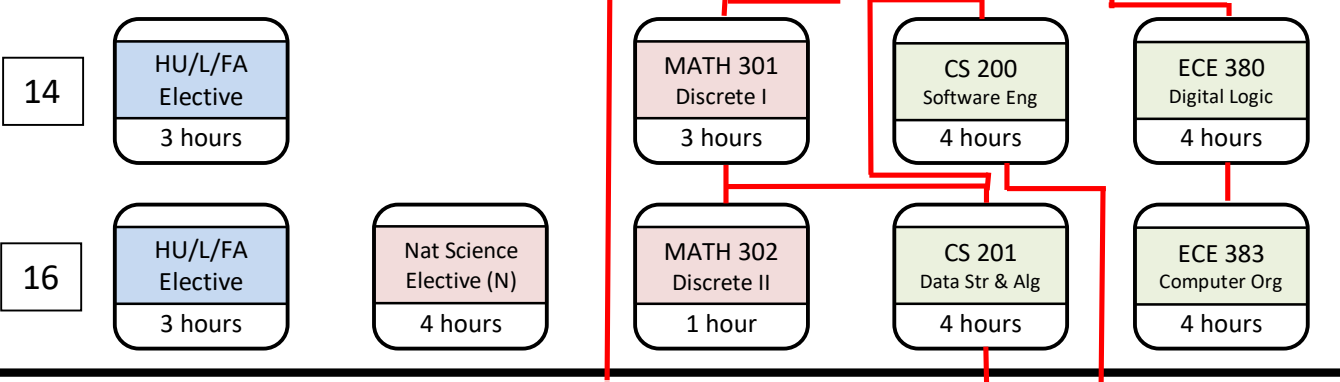

2019 Computer Science Curriculum

Notes: This curriculum is effective for all students enrolling in CS 100 in Fall 2019 or later.
Red lines between courses indicate course pre-requisites.

Freshman Year

Sophomore Year

All the 400-level CS courses have CS 300, CS 301 and ECE 383 as their pre-requisites.

Junior Year

Senior Year