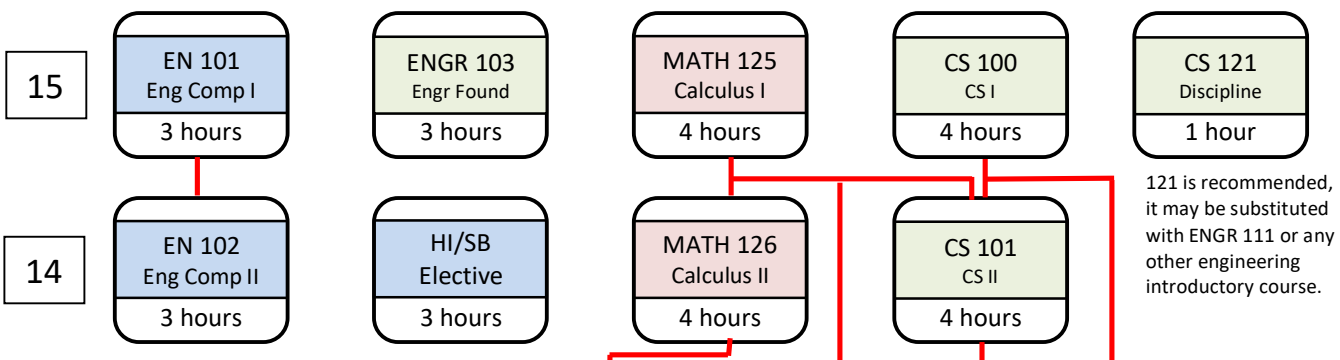

2019 Computer Science Curriculum

Notes: This curriculum is effective for all students enrolling in CS 100 in Fall 2019 or later.
Red lines between courses indicate course pre-requisites.

Freshman Year

Sophomore Year

All the 400-level CS courses have CS 300, CS 301 and ECE 383 as their pre-requisites.

Junior Year

Senior Year