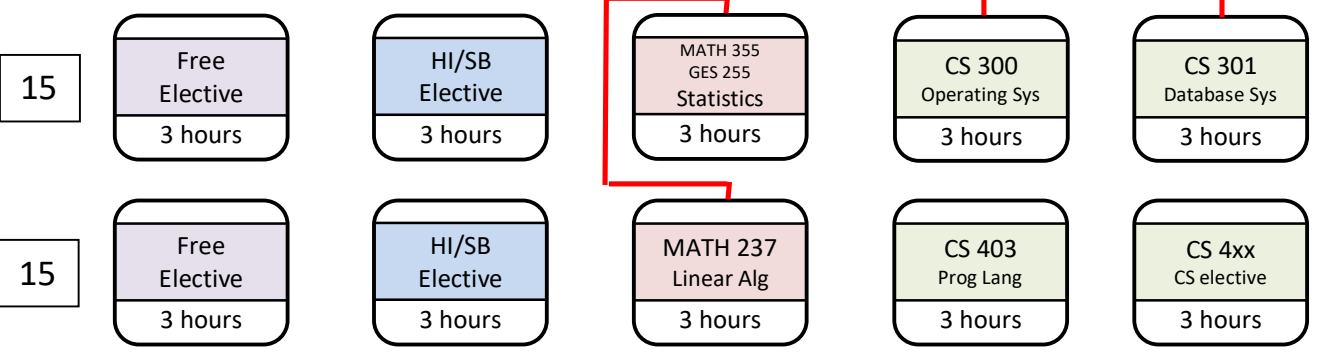

2019 Computer Science Curriculum

Notes: This curriculum is effective for all students enrolling in CS 100 in Fall 2019 or later.
Red lines between courses indicate course pre-requisites.

Freshman Year

Sophomore Year

All the 400-level CS courses have CS 300, CS 301 and ECE 383 as their pre-requisites.

Junior Year

Senior Year